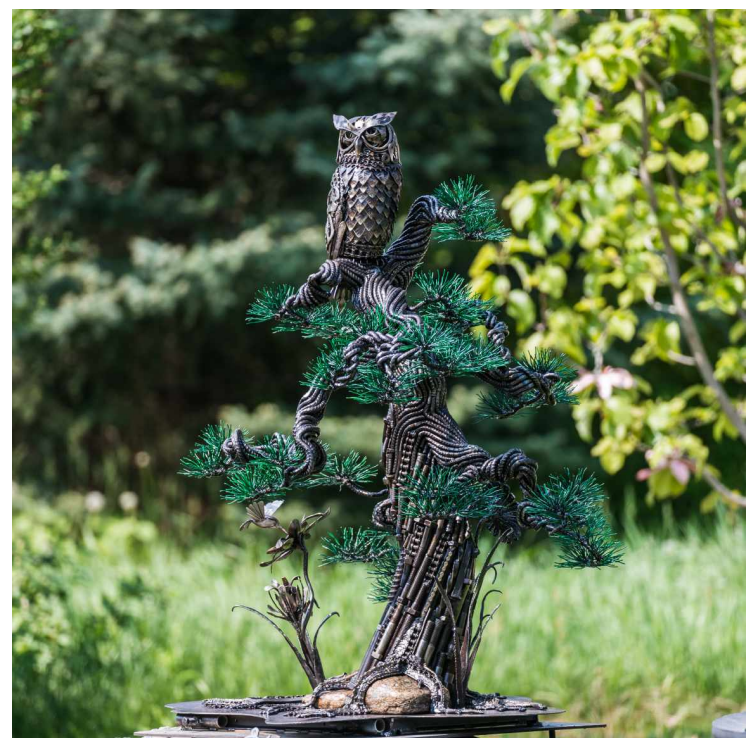

CASTLEGAR SCULPTUREWALK

Sculpture Capital of Canada™

2024 SALES AND LEASE CATALOGUE

*sculptures available for lease from May 2024 to May 2025