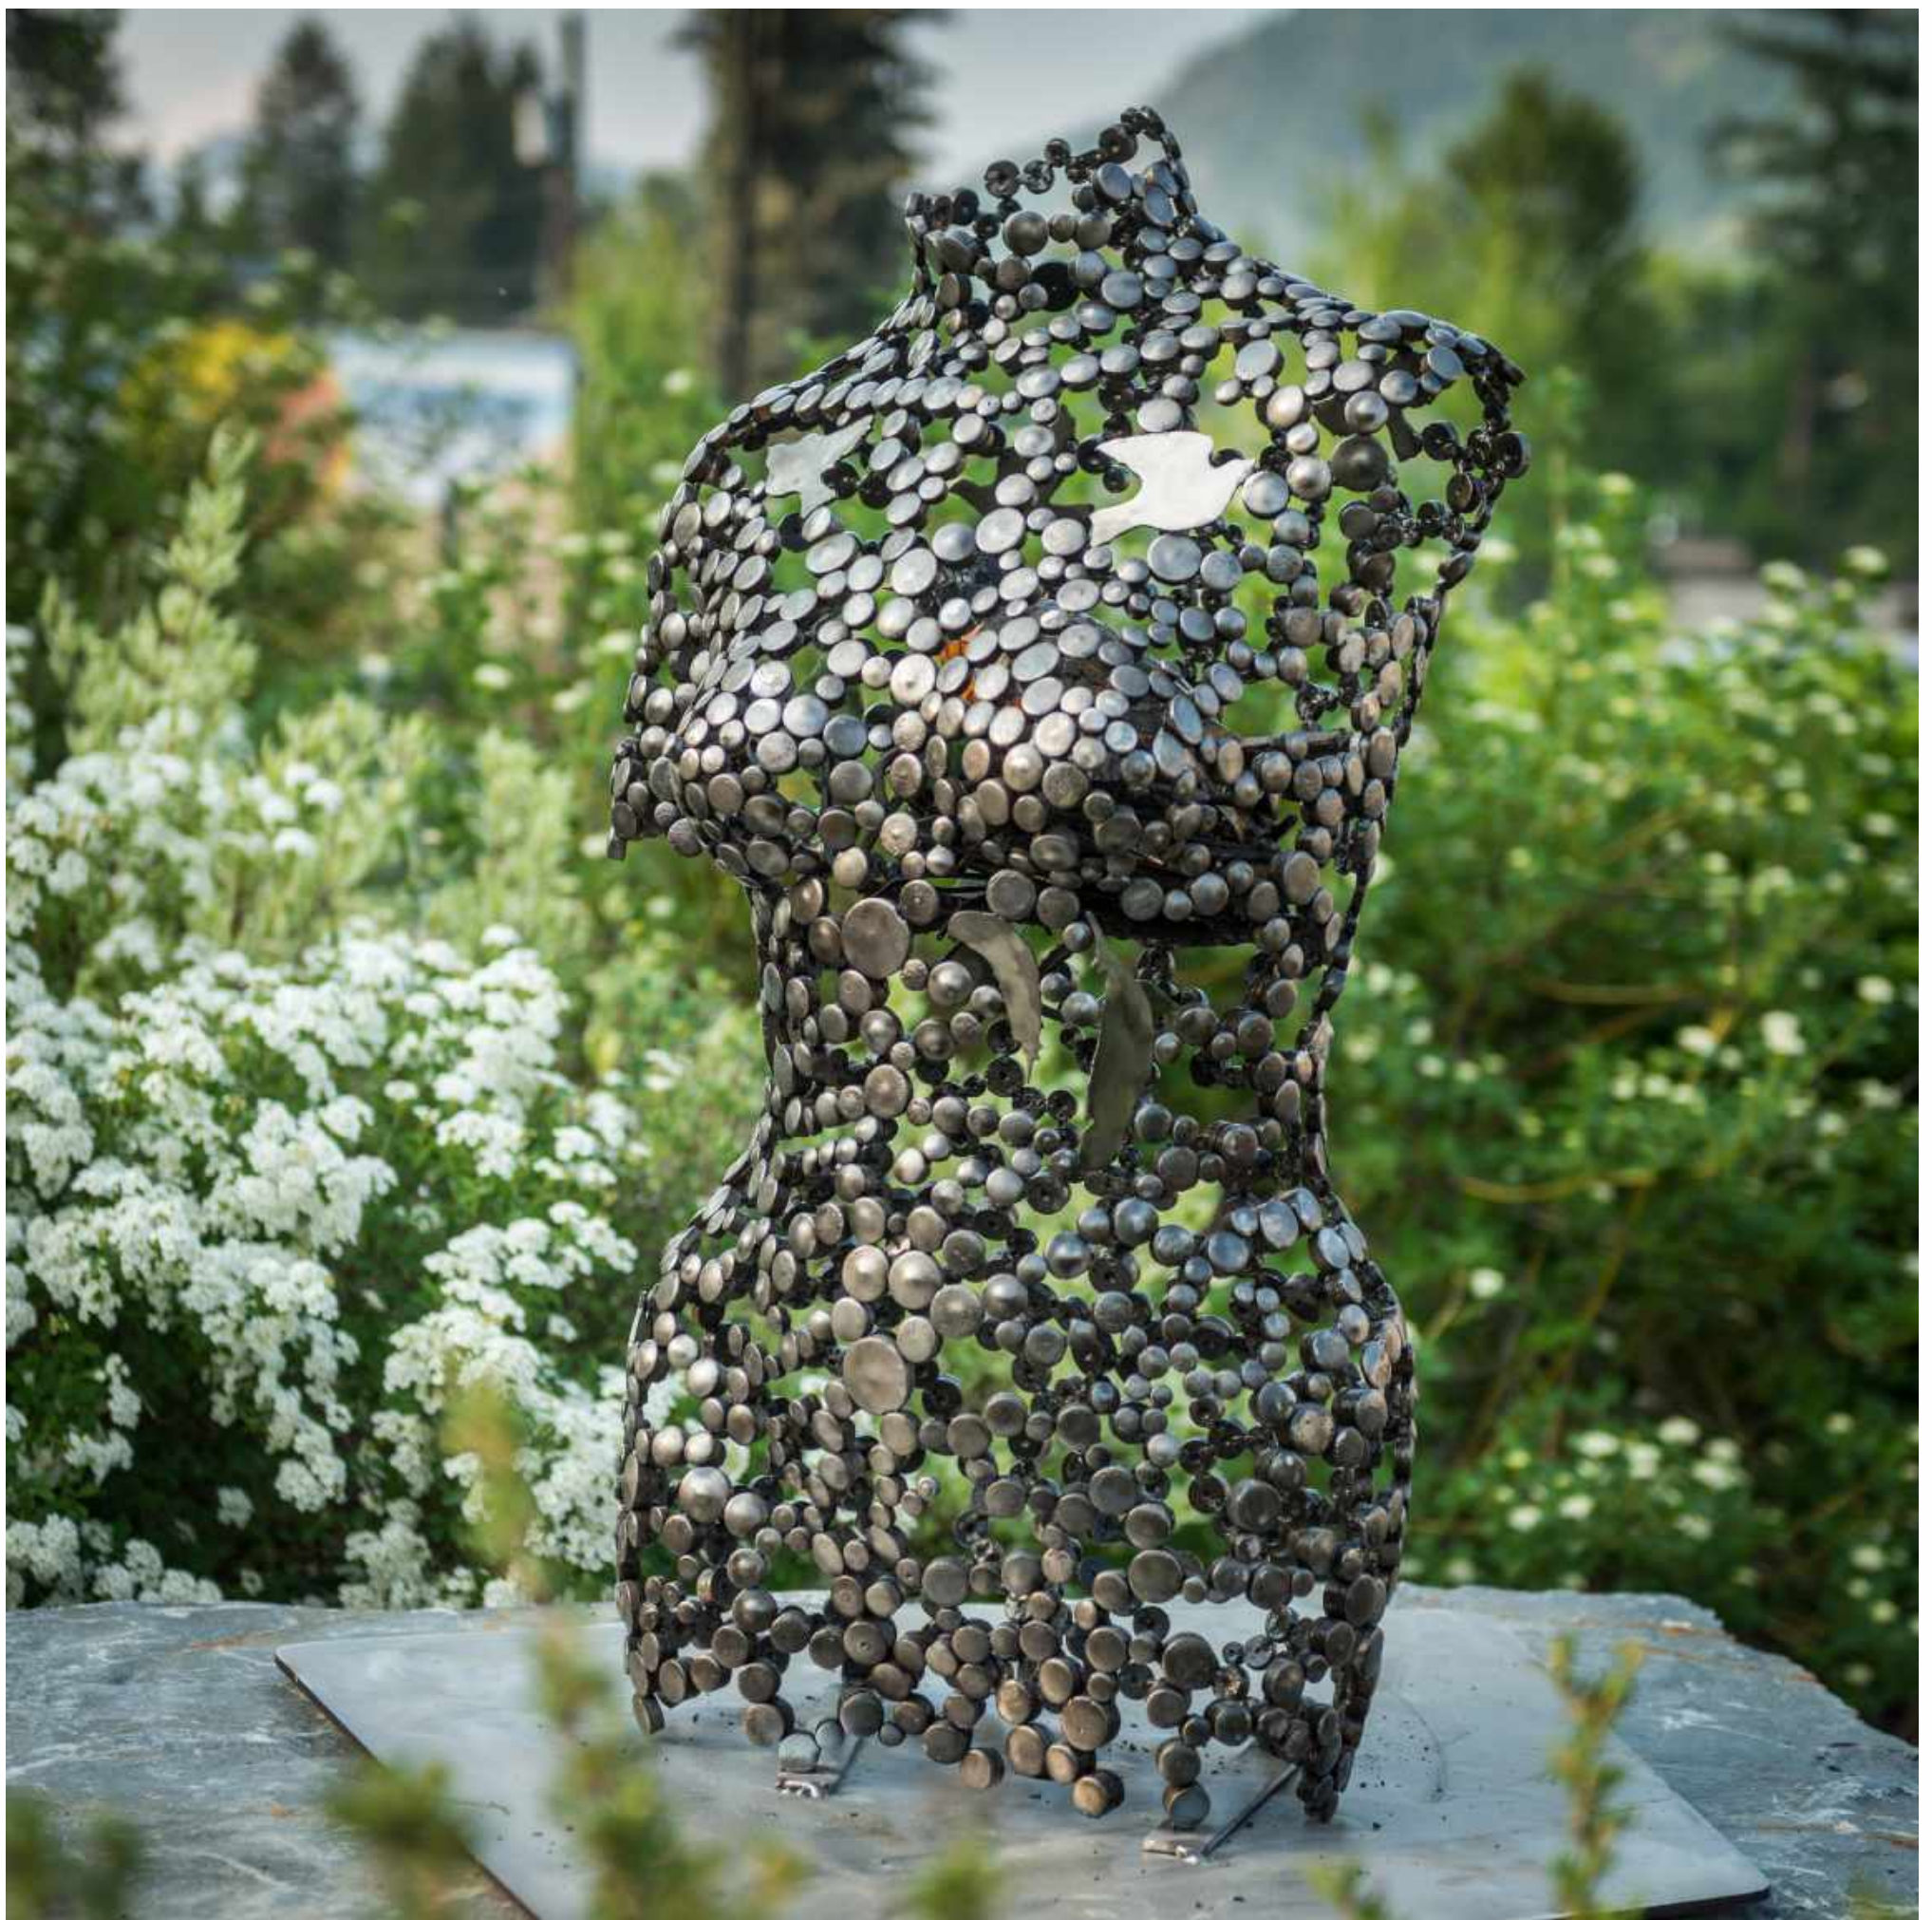

Dimensions: 5' x 30" x 30"

FULL CIRCLE

Artist: Don Francis (North Delta, BC)

Purchase Price: \$9,500

Annual Lease: \$1,902.50

Medium: Stainless Steel

Dimensions: 30" x 30" x 11"

HOME IS WHERE THE HEART IS