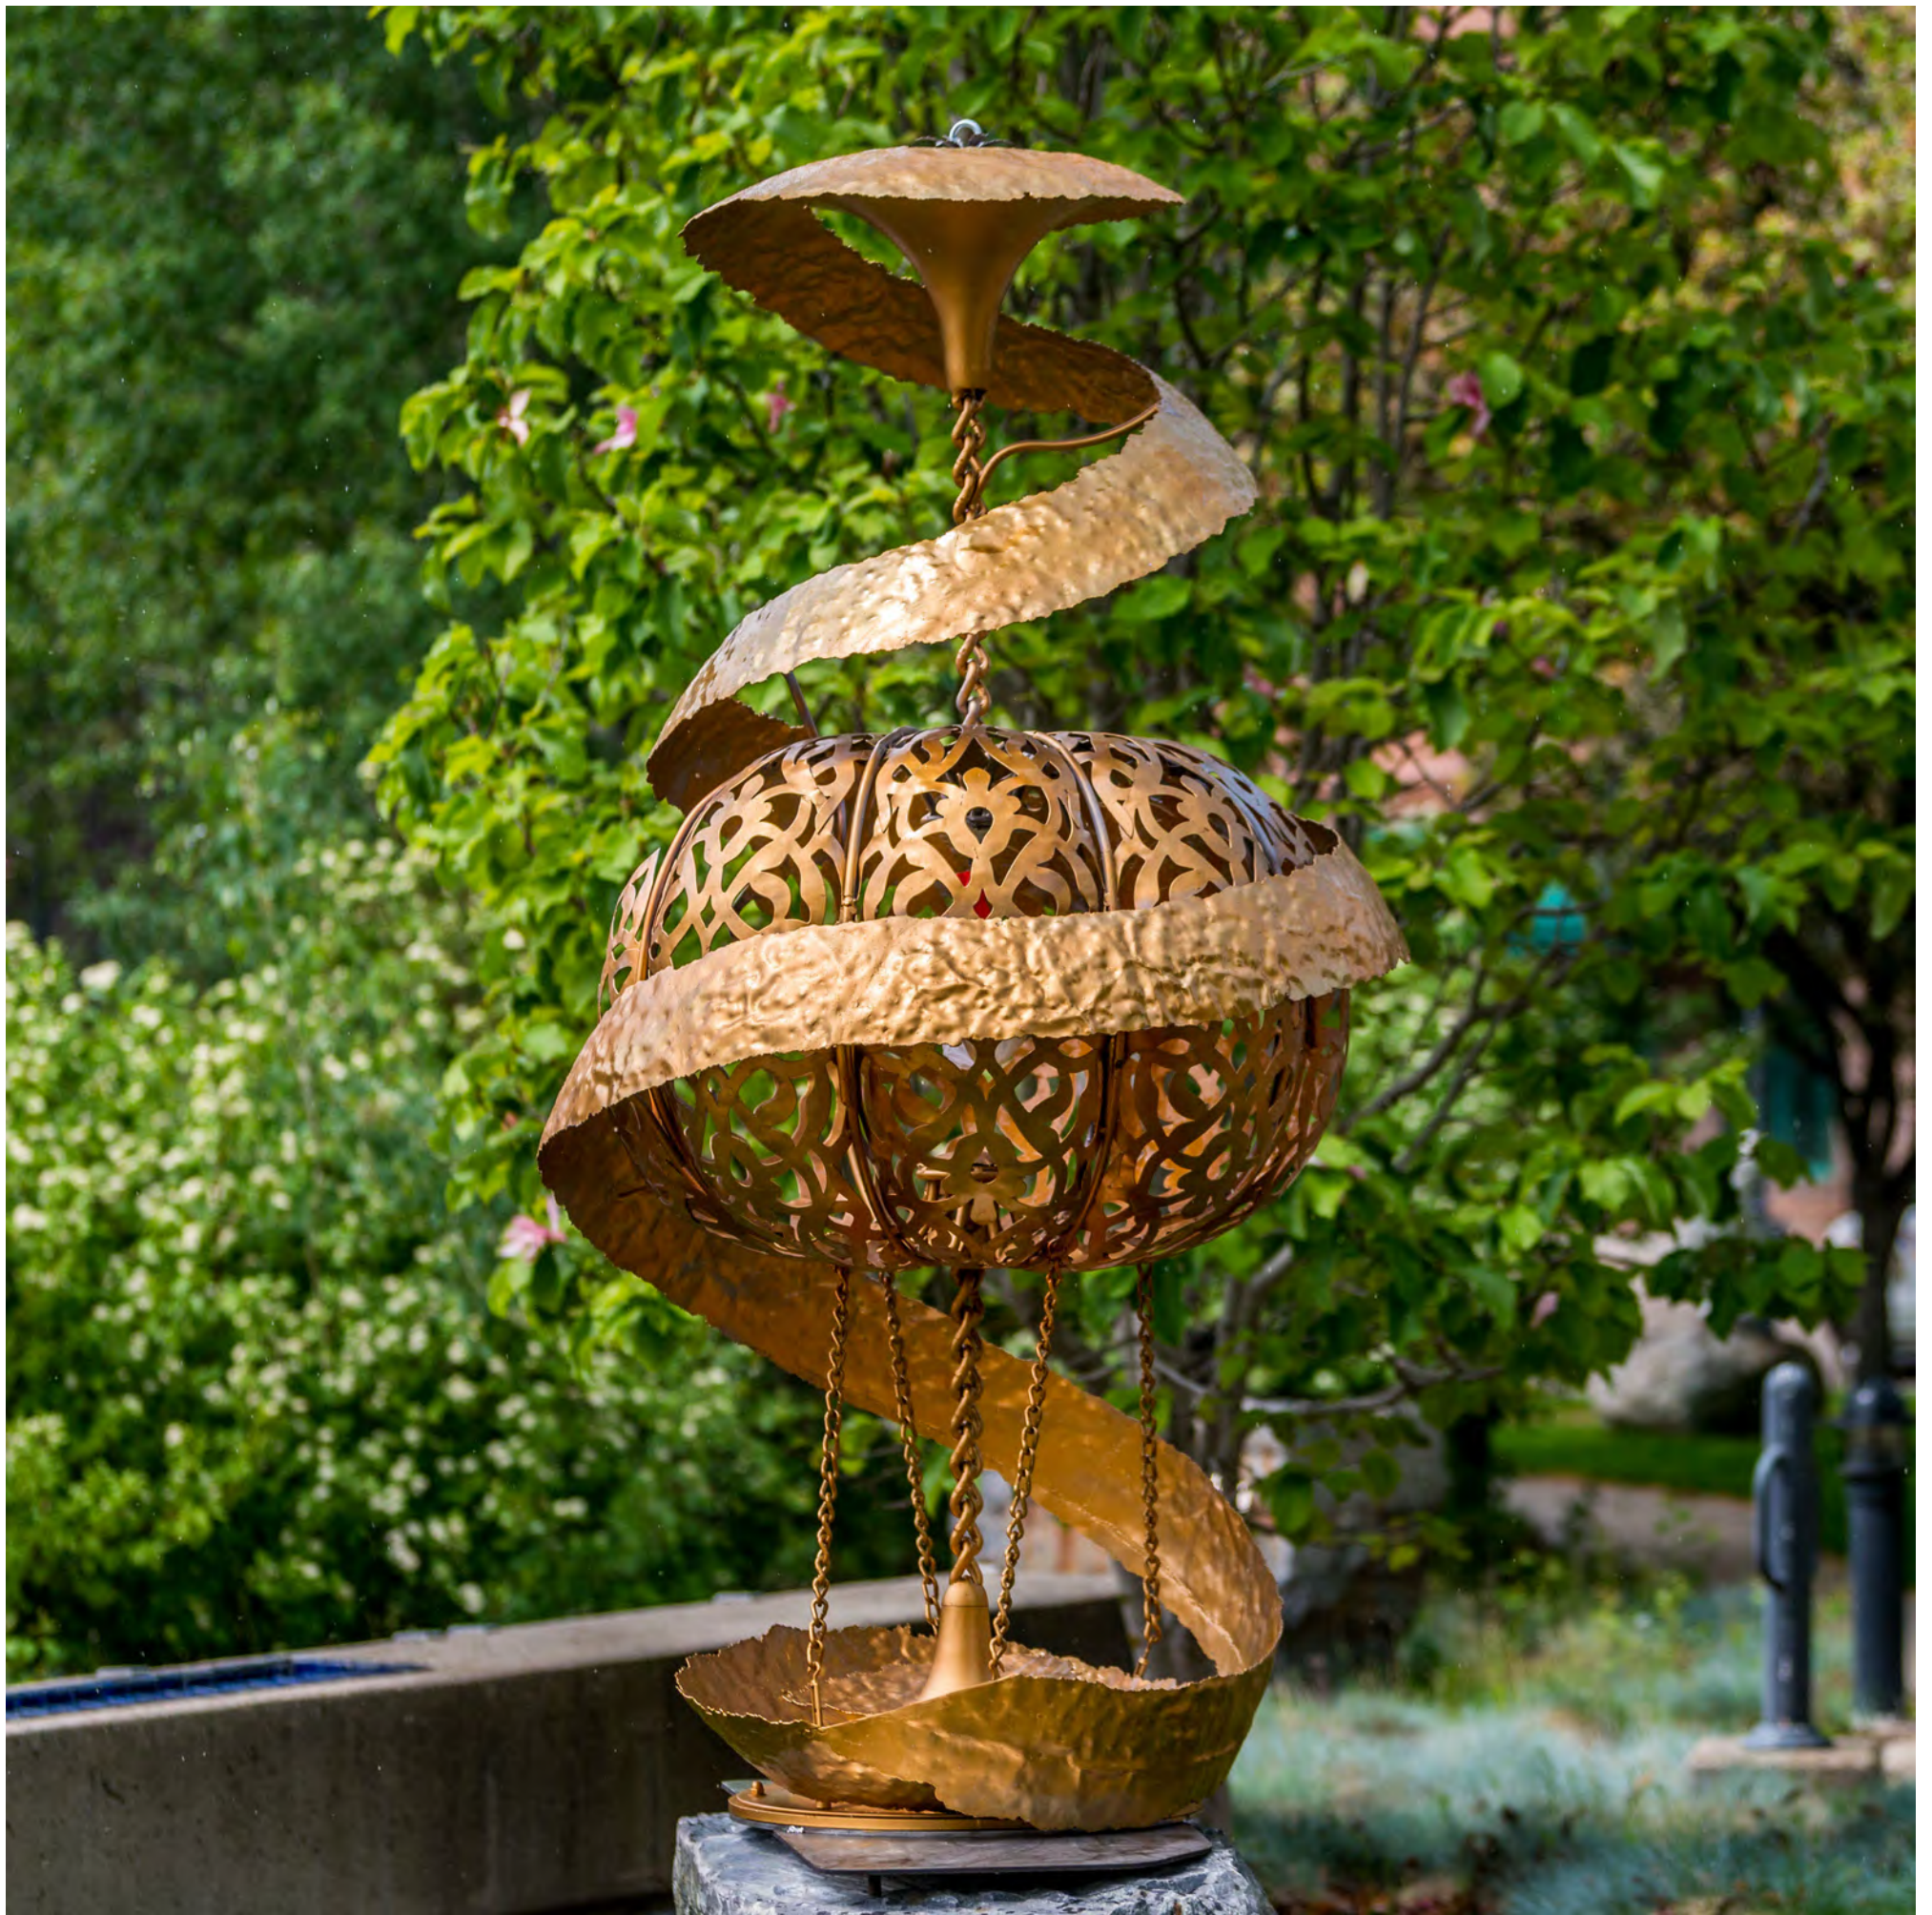

CLEMENTINA

Artist: Najet Ghanai (Vancouver, BC)

Purchase Price: $26,500

Annual Lease: $3,400

Medium: Powder-coated steel, epoxy resin, & electrical components

Dimensions: 8' x 3'4" x 3'4"

CASTLEGAR
SCULPTUREWALK
Sculpture Capital of Canada™

CURRENTLY BEING LEASED BY THE CITY OF CASTLEGAR